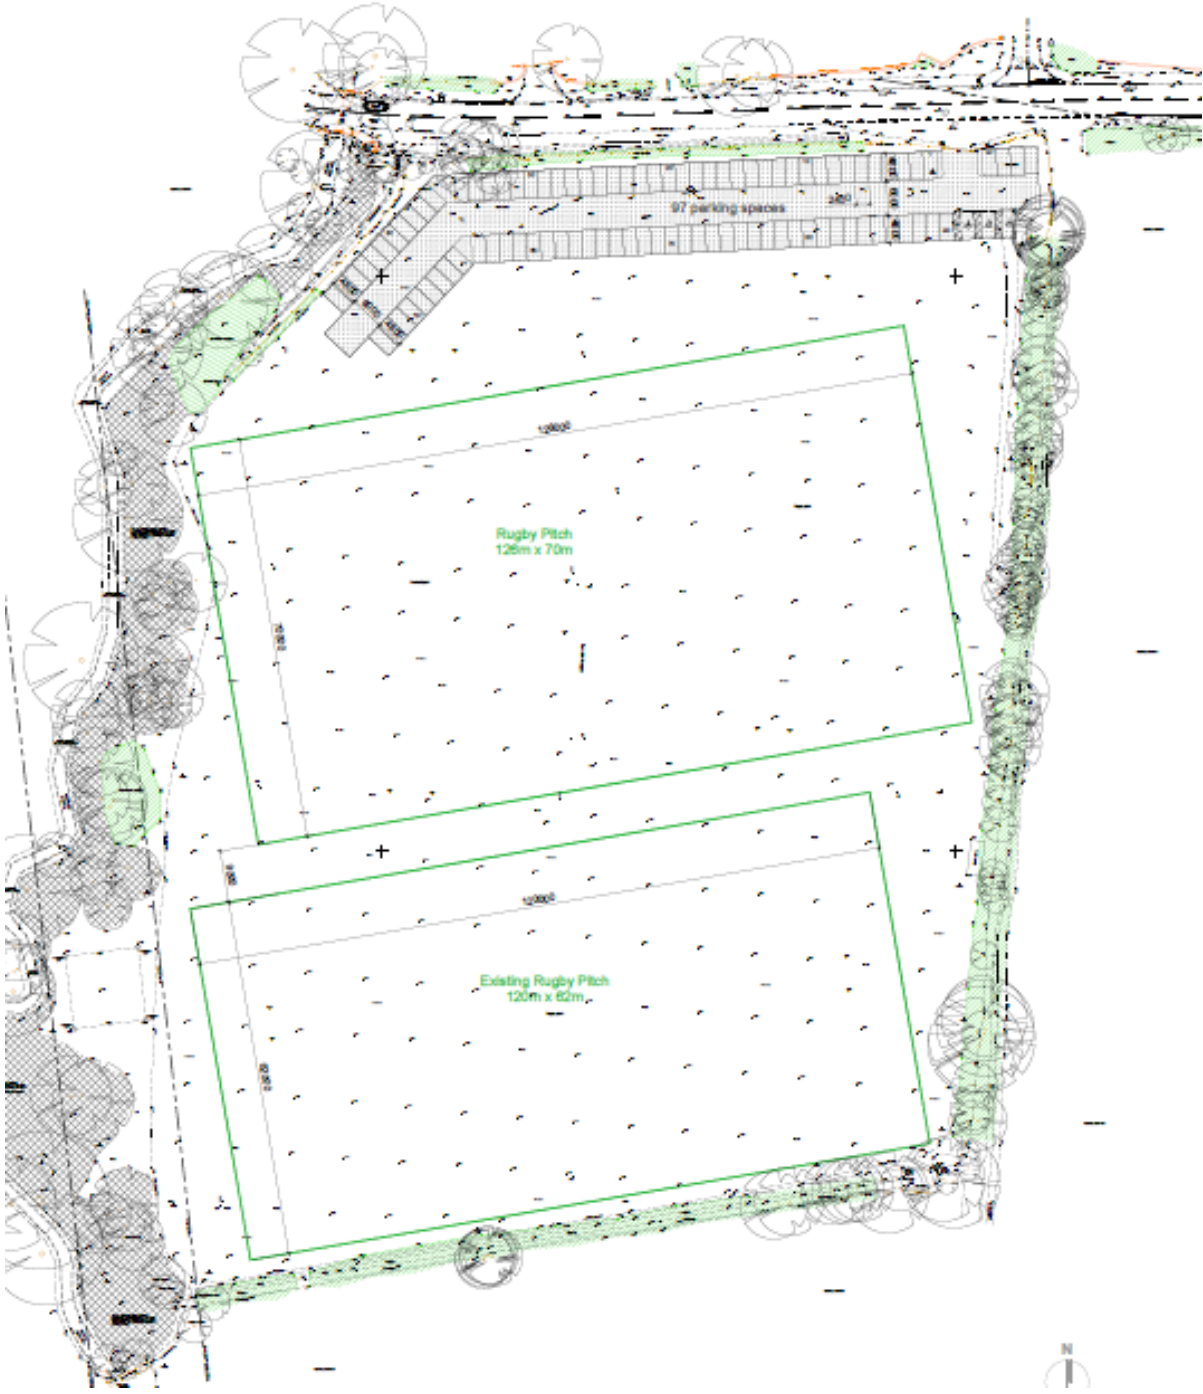

**APPLICATION: 22/2517/VARY
APPENDIX 2: SITE LAYOUT AND CAR PARK**

**Playing Field, Aislaby Road, Eaglescliffe
Section 73 application to remove condition no1 and no2 of planning approval 268/79 and creation of
extended car parking area.**